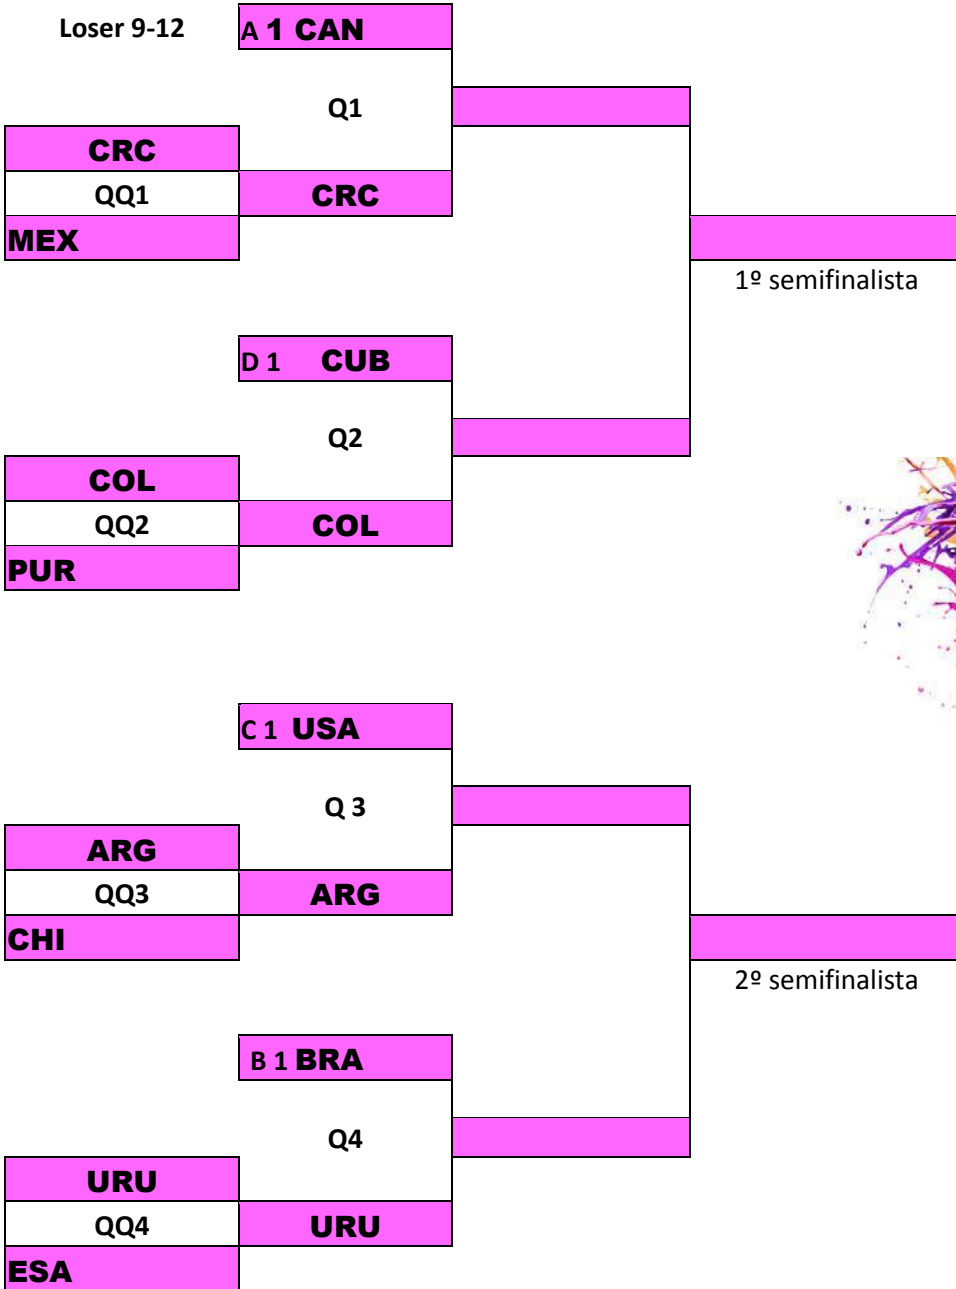

ROAD TO GOLD

WOMEN

13-16

CAY	CAY	TTO
15 W 16 L	TTO	13 W 14 L
NCA	NCA	GUA
	GUA	

9-12

	LQQ1 MEX	
W 11 L 12	LQQ2 PUR	W 9 L 10
	LQQ3 CHI	
	LQQ4 ESA